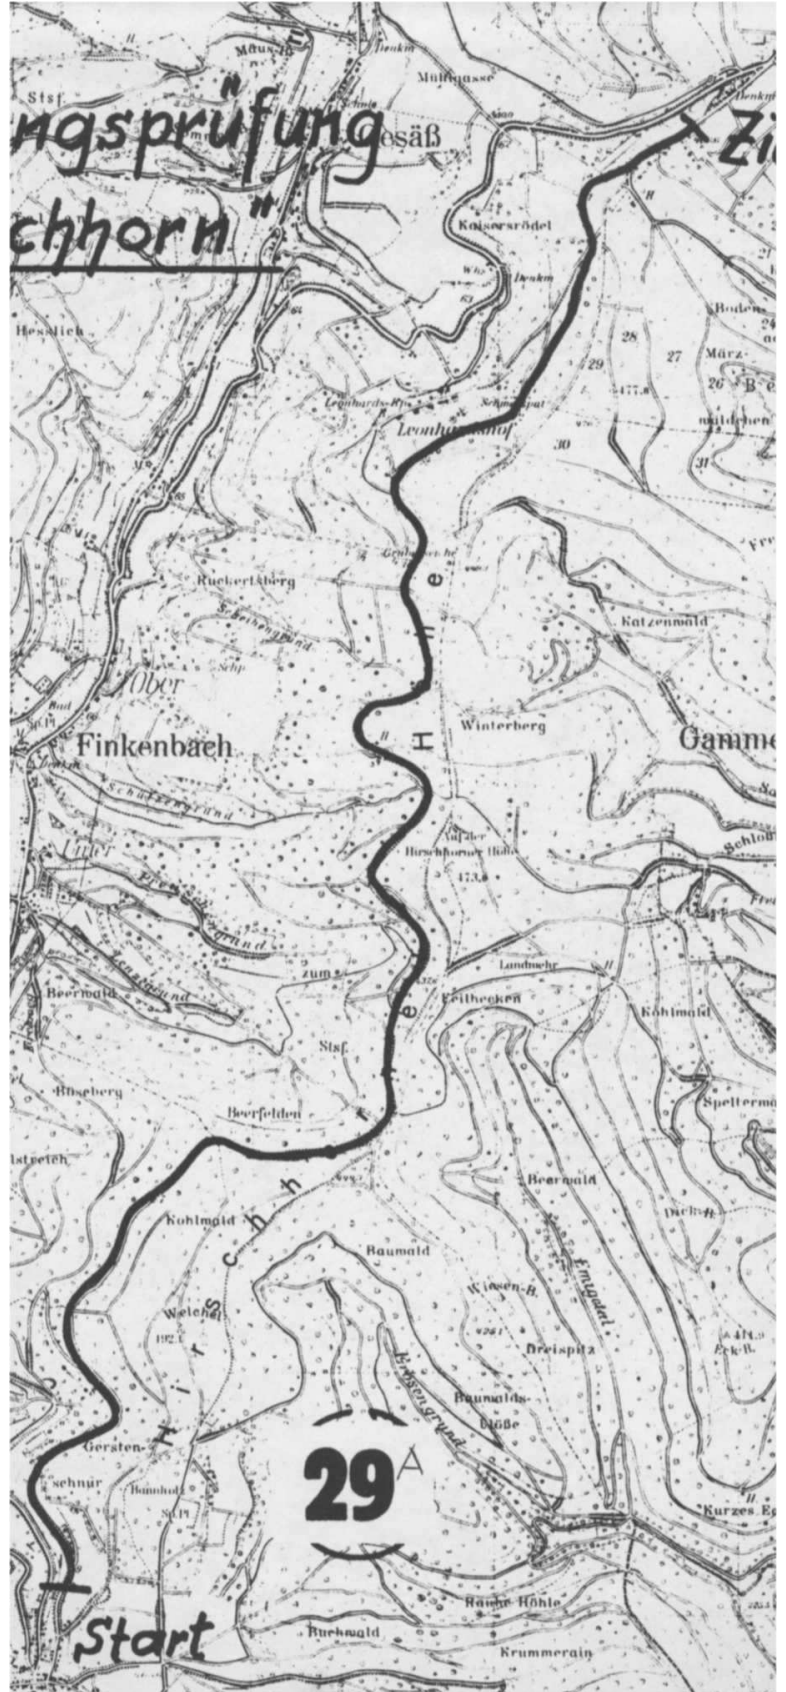

WP 28  
Brombachtal  
8,8 km Asphalt

WP 29  
Hirschhorn  
8,8 km Asphalt

WP 30  
 Kräbberg b. Erbach  
 7 km Asphalt

WP 3-2  
 Spessart  
 8,8 km Asphalt

WP 33  
Frammersbach  
11,3 km Asphalt

WP 34  
Mernes  
7 km Asphalt