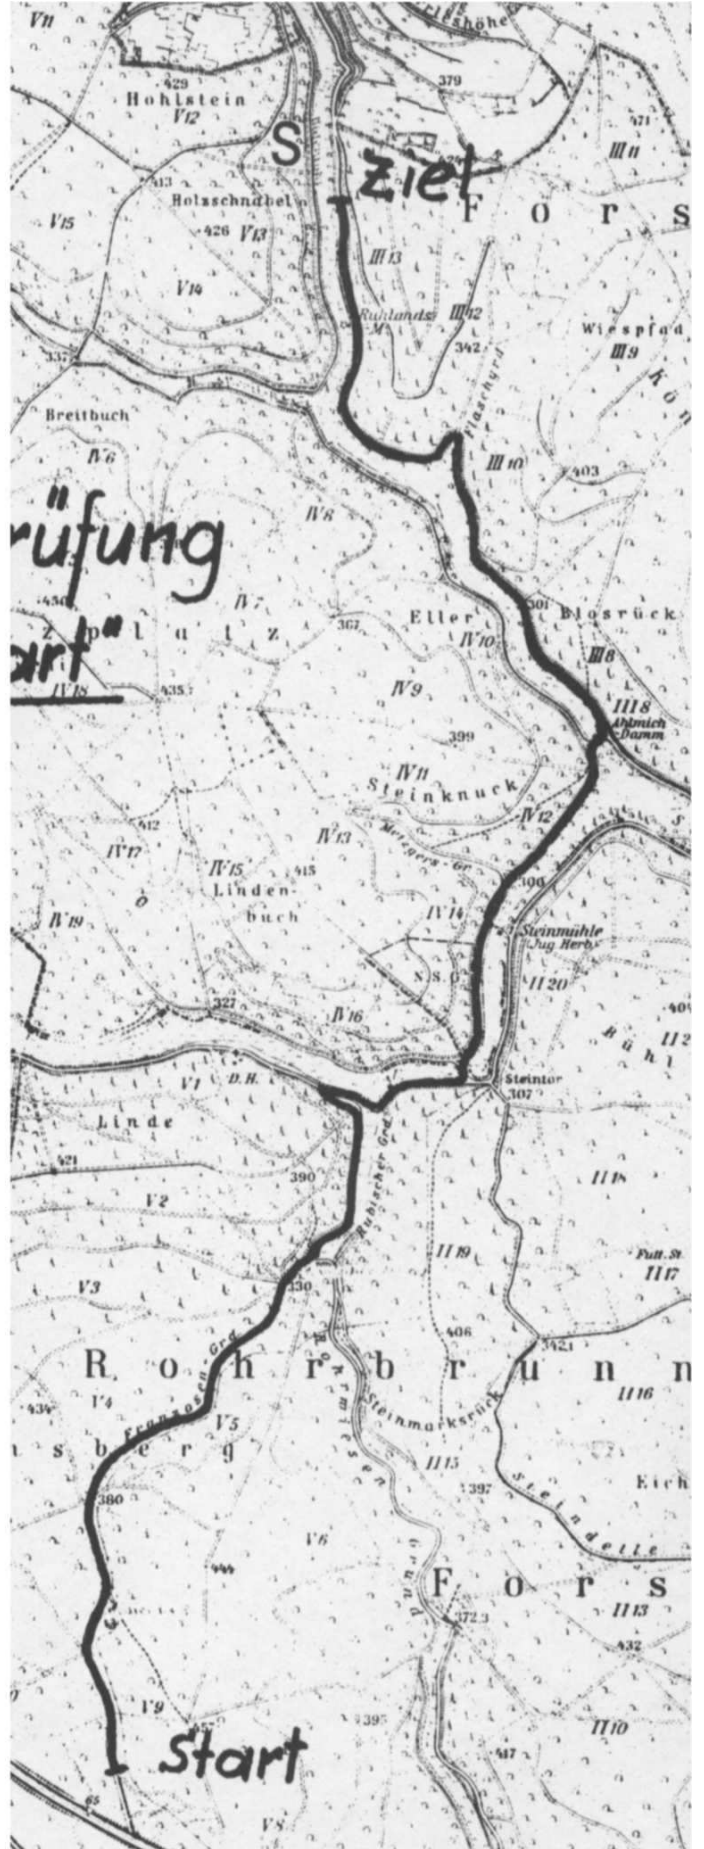

WP 28  
Brombachtal  
8,8 km Asphalt

WP 29  
Hirschhorn  
8,8 km Asphalt

WP 30  
 Kräbberg b. Erbach  
 7 km Asphalt

WP 3-2  
 Spessart  
 8,8 km Asphalt

WP 33  
Frammersbach  
11,3 km Asphalt

WP 34  
Mernes  
7 km Asphalt